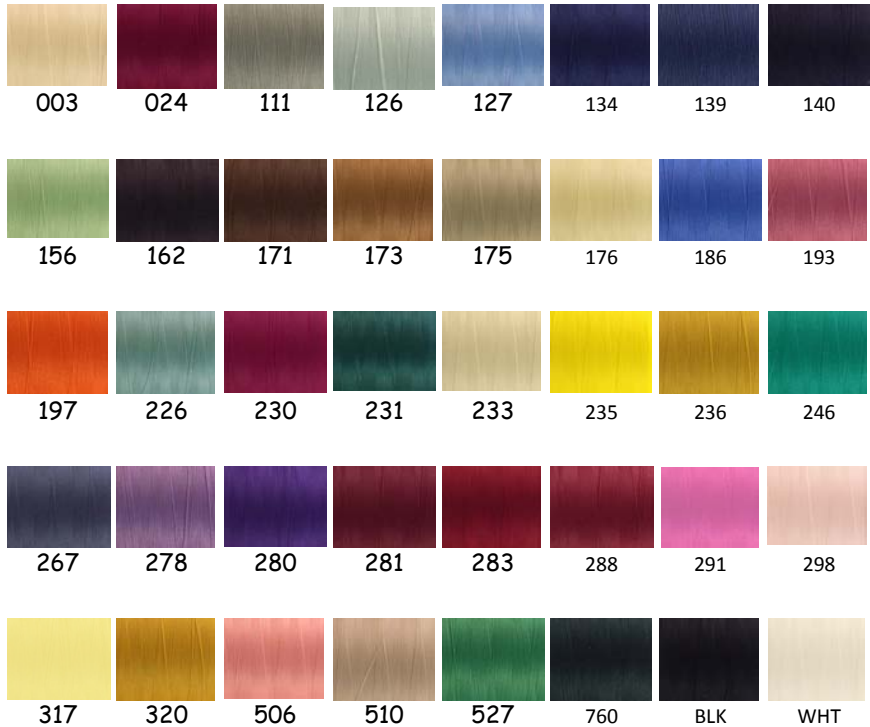

YLI Woolly Nylon

213-FW-100

Floor Display is 24" wide X 18" deep X 48" tall. Each display contains 6 cones of the top selling 40 colors.

Woolly Nylon is a 100% Nylon heat set thread of incredible strength, stretch and memory. It's soft enough to snuggle next to a baby's skin and full enough in its relaxed position to provide ideal coverage for seams and rolled edges.