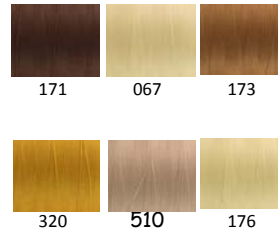

YLI Woolly Nylon

213-TR-B01

213-TR-B02

213-TR-N01

213-TR-N02

213-TR-C01

213-TR-C02

213-TR-D01

213-TR-D02

Each shelf display is 16" wide X 9" deep X 4" tall with product. Shelves fit slat wall or peg board. Displays are shipped with 6 cones each of 6 colors. Woolly Nylon is a 100% nylon heat set thread of incredible strength, stretch and memory. It's soft enough to snuggle next to a baby's skin and full enough in its relaxed position to provide ideal coverage for seams and rolled edges.